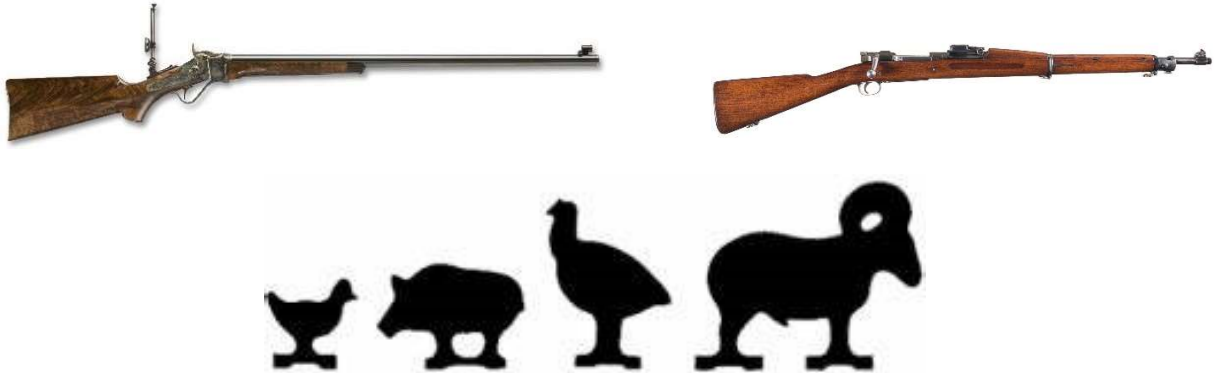

2024 BLACK POWDER CARTRIDGE RIFLE (BPCR) & VINTAGE MILITARY SILHOUETTE MATCH SCHEDULE

4TH SATURDAY OF THE MONTH

Monthly match registration and set up at 9:00 with the match following. Match fees are \$10.00 for EDH Club Members and \$15.00 for non-members. All matches are NRA approved matches. All shooters are welcome. We encourage non-members and visitors to give it a try or to come be a spectator! All EDH matches are open to the public.

Acceptable rifles for all matches are Single Shot Black Powder Cartridge Rifles with an exposed hammer in vintage calibers such as .45-70 Govt, .40-65, or .38-55 just to name a few. Rifles include Sharps Models 1874 & 1877, Remington Rolling Block, Winchester 1885, and Stevens 44 ½ models, etc. Ammunition must be loaded with 100% black powder or Pyrodex and lead bullets.

Vintage Military Rifles include any military rifle from 1865 up to 1960 of domestic or foreign manufacture. Rifles include 1874 Sharps, Remington Rolling Block, US Krag (.34-40 Krag), 1903 Springfield, M1 Garand, Model 98 Mauser, and Springfield M1A, etc. Ammunition must be loaded with soft-point or hollow point bullets (no full metal jackets, armor piercing, or tracers).